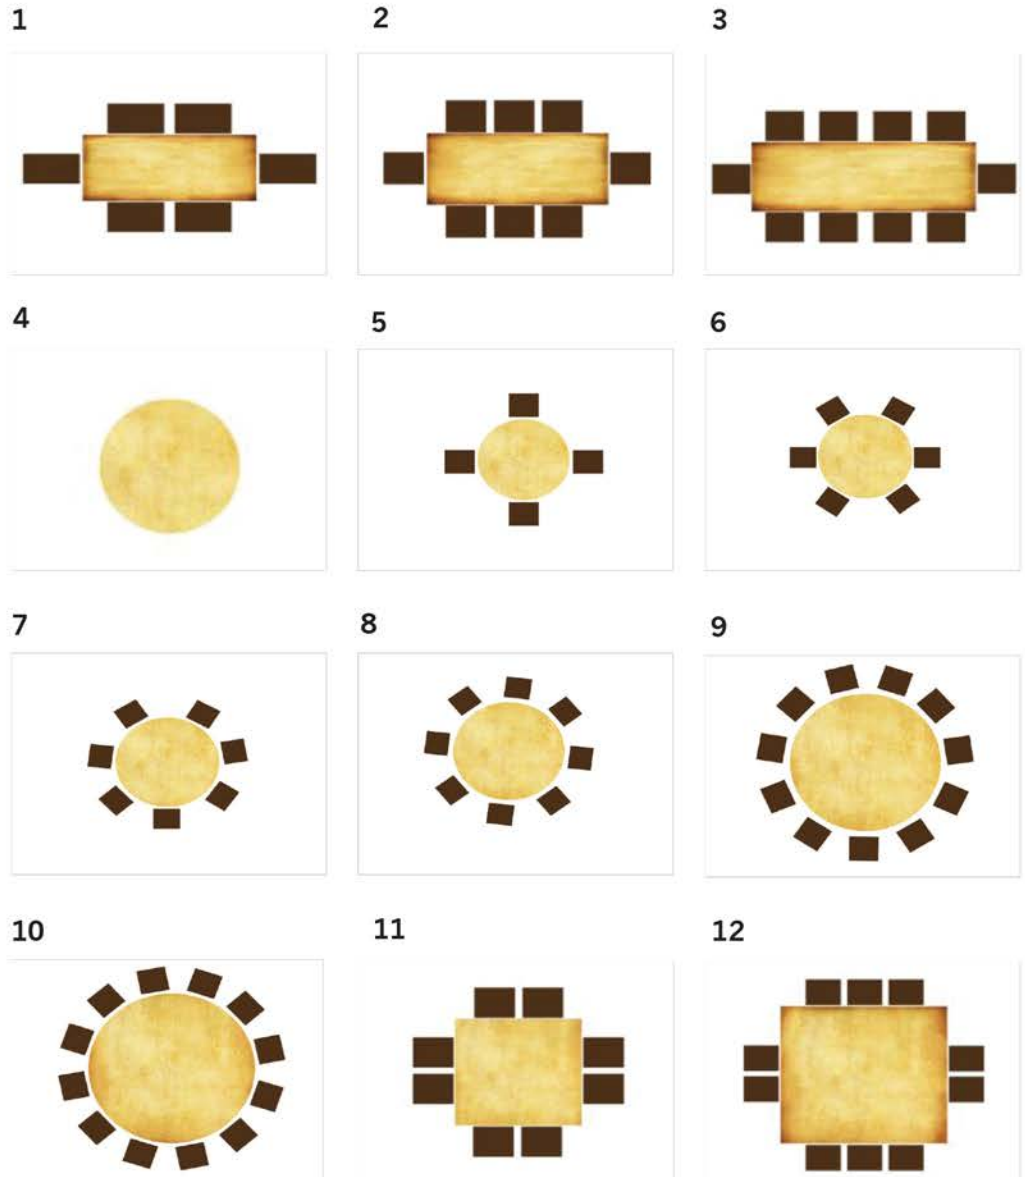

Multi-color coffee tables and chairs

Glowing cubes and DJ booth

Branded light up bar

EVENT FURNITURE

LINENS

ASK US ABOUT CUSTOM FABRICS, COLORS,
AND PRINTING FOR ANY SIZE LINEN

BANQUET TABLES

- 1 BANQUET 4' X 30"
SEATS 6
- 2 BANQUET 6' X 30"
SEATS 6-8
- 3 BANQUET 8' X 30"
SEATS 10-12
- 4 COCKTAIL TABLE
24" X 30' X 26"
- 5 24"
SEATS 2-4
- 6 30"
SEATS 4-6
- 7 36"
SEATS 5-7
- 8 48" SEATS 6-8
- 9 60"
SEATS 8-10
- 10 72"
SEATS 10-12
- 11 48" X 48"
SEATS 8
- 12 60" X 60"
SEATS 8-10