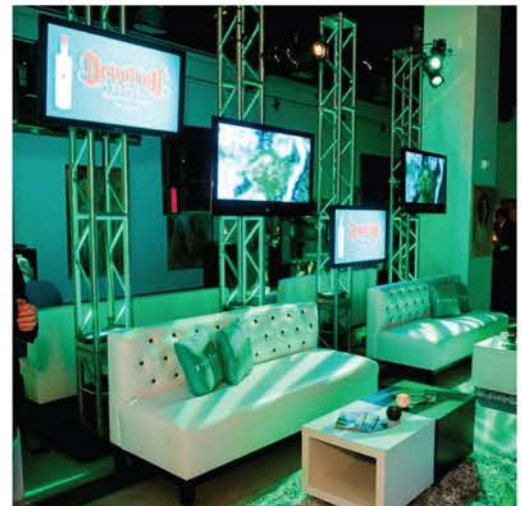

Great for vinyl step and repeat backdrops

TRUSS SYSTEMS

Trusses can make a striking sight

Perfect for the disco ball and lights

AV display for a lounge

Tradeshow booth

TENT, CANOPY, & CABANA

TENT STYLES