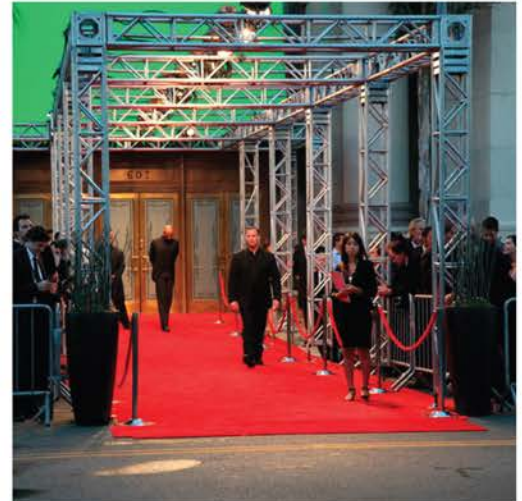

Great for vinyl step and repeat backdrops

TRUSS SYSTEMS

Trusses can make a striking sight

Perfect for the disco ball and lights

AV display for a lounge

Tradeshow booth

TENT, CANOPY, & CABANA

TENT STYLES