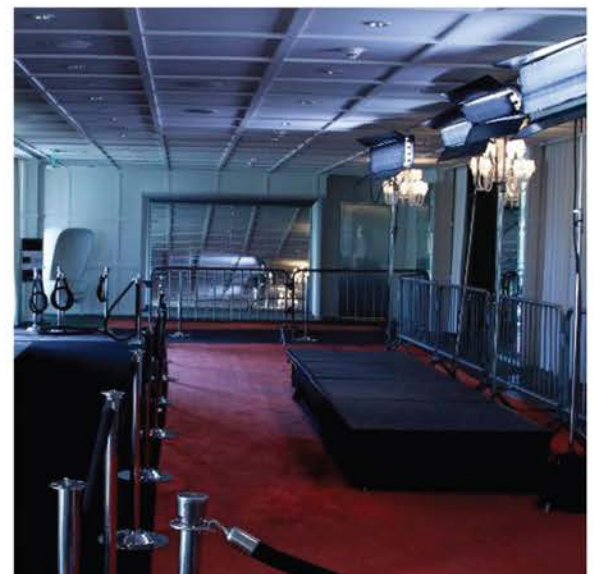

Press risers to help event photographers