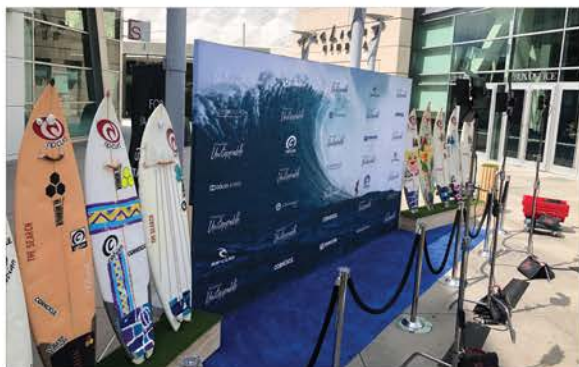

Custom 8' illuminated statue

Live flower lettering mounted on a hedge

CARPET & FLOORING

EVENT CARPET

Large carpet installation

Carpet leads guests to the event

Unlimited length

Wide selection of carpet colors