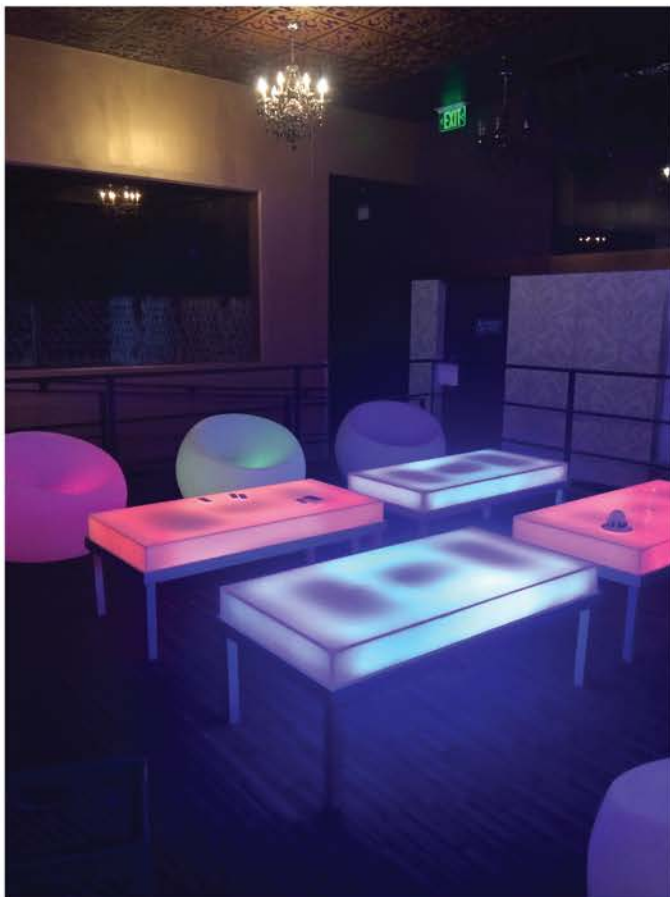

2 BRUSHED METAL
NEON ILLUMINATED BASE
4' X 4' X 20"

3 BRUSHED METAL BASE
6' X 6' X 20"

4 WHITE LEATHER
30" X 31" X 16"

5 BLACK LEATHER
30" X 31" X 16"

LUMINESCENT FURNITURE

Glow cubes

4ft light up Global Bar

Multi-color coffee tables and chairs

Glowing cubes and DJ booth

Branded light up bar

EVENT FURNITURE

LINENS

ASK US ABOUT CUSTOM FABRICS, COLORS,
AND PRINTING FOR ANY SIZE LINEN

BANQUET TABLES

- 1 BANQUET 4' X 30"
SEATS 6
- 2 BANQUET 6' X 30"
SEATS 6-8
- 3 BANQUET 8' X 30"
SEATS 10-12
- 4 COCKTAIL TABLE
24" X 30' X 26"
- 5 24"
SEATS 2-4
- 6 30"
SEATS 4-6
- 7 36"
SEATS 5-7
- 8 48" SEATS 6-8
- 9 60"
SEATS 8-10
- 10 72"
SEATS 10-12
- 11 48" X 48"
SEATS 8
- 12 60" X 60"
SEATS 8-10