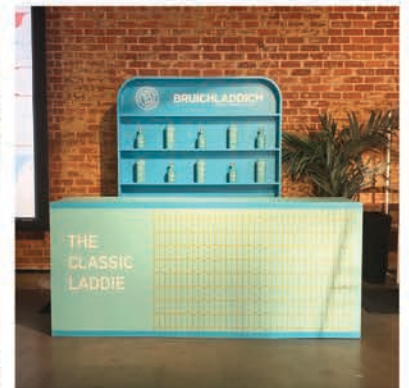

RED CARPET SYSTEMS

RED CARPET & EVENT RENTAL SPECIALISTS

2025 RENTAL CATALOG

TABLE OF CONTENTS

| | |
|-------|------------------------------|
| | DISPLAY & SIGNAGE |
| 1 | STEP & REPEAT BACKDROPS |
| 2-3 | EVENT SIGNS |
| 4-5 | PRINT & DECALS |
| 6 | 3D ELEMENTS |
| | CARPET & FLOORING |
| 7 | EVENT CARPET |
| 8 | DANCE FLOOR |
| 8 | LAMINATE |
| 8 | ARTIFICIAL TURF |
| 9 | INLAY CARPET |
| 9 | PRINTED CARPET |
| | AUDIO / VISUAL |
| 10-11 | EVENT LIGHTING |
| 12 | MEDIA LIGHT KITS |
| 13 | DJ & MUTLIDMEDIA |
| | CROWD CONTROL |
| 14 | VELVET ROPES |
| 14 | GREEN HEDGES |
| 14 | BARRICADES |
| | EVENT FURNITURE |
| 15-16 | BARS & SHELVES |
| 17-18 | DJ BOOTHS |
| 19 | PEDESTALS |
| 20-21 | SEATING |
| 22 | SOFAS AND SECTIONALS |
| 23-24 | COCKTAIL TABLES |
| 25 | COUNTERS |
| 26 | END TABLES |
| 27-28 | DINING TABLES |
| 29 | COFFEE TABLES |
| 30 | OTTOMANS |
| 31 | LUMINESCENT FURNITURE |
| 32 | LINENS |
| 33 | TABLE ARRANGEMENTS |
| | STAGING |
| 34 | FASHION RUNWAYS |
| 34 | PLATFORMS |
| 35 | STAGES |
| 35 | PRESS RISERS |
| 36 | TRUSS SYSTEMS |
| 37 | TENTS & CABANAS |
| 38 | DINNERWARE |
| 39 | GLASSWARE |
| 40 | CATERING |
| 41 | MISCELLANEOUS |
| 42 | EVENT SERVICES |