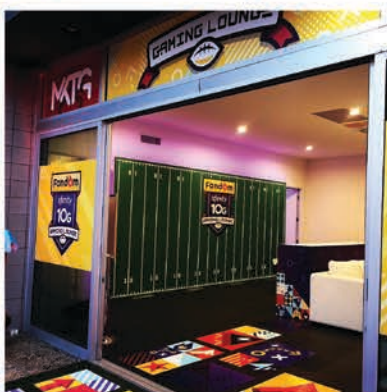

RED CARPET SYSTEMS

RED CARPET & EVENT RENTAL SPECIALISTS

2025 RENTAL CATALOG

TABLE OF CONTENTS

| | |
|-------|------------------------------|
| | DISPLAY & SIGNAGE |
| 1 | STEP & REPEAT BACKDROPS |
| 2-3 | EVENT SIGNS |
| 4-5 | PRINT & DECALS |
| 6 | 3D ELEMENTS |
| | CARPET & FLOORING |
| 7 | EVENT CARPET |
| 8 | DANCE FLOOR |
| 8 | LAMINATE |
| 8 | ARTIFICIAL TURF |
| 9 | INLAY CARPET |
| 9 | PRINTED CARPET |
| | AUDIO / VISUAL |
| 10-11 | EVENT LIGHTING |
| 12 | MEDIA LIGHT KITS |
| 13 | DJ & MUTLIDMEDIA |
| | CROWD CONTROL |
| 14 | VELVET ROPES |
| 14 | GREEN HEDGES |
| 14 | BARRICADES |
| | EVENT FURNITURE |
| 15-16 | BARS & SHELVES |
| 17-18 | DJ BOOTHS |
| 19 | PEDESTALS |
| 20-21 | SEATING |
| 22 | SOFAS AND SECTIONALS |
| 23-24 | COCKTAIL TABLES |
| 25 | COUNTERS |
| 26 | END TABLES |
| 27-28 | DINING TABLES |
| 29 | COFFEE TABLES |
| 30 | OTTOMANS |
| 31 | LUMINESCENT FURNITURE |
| 32 | LINENS |
| 33 | TABLE ARRANGEMENTS |
| | STAGING |
| 34 | FASHION RUNWAYS |
| 34 | PLATFORMS |
| 35 | STAGES |
| 35 | PRESS RISERS |
| 36 | TRUSS SYSTEMS |
| 37 | TENTS & CABANAS |
| 38 | DINNERWARE |
| 39 | GLASSWARE |
| 40 | CATERING |
| 41 | MISCELLANEOUS |
| 42 | EVENT SERVICES |

DISPLAY & SIGNAGE

STEP & REPEAT BACKDROPS

Fabric backdrops provide a wrinkle free, seamless look that will look great for photos

Gator board panels are a nice alternative with a clean look and quick production time