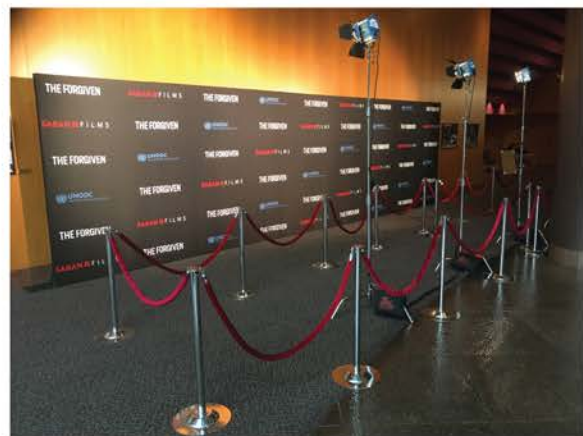

MEDIA LIGHT KITS

1 ARRI FRESNA LIGHT KIT
1000W or 650W

2 KINO FLOW LIGHT
4-BANK

3 LED LIGHT KIT
FOR STEP & REPEAT

4 LED UPLIGHT
BATTERY POWERED

5 GOBO PROJECTOR 750W

6 SEARCH LIGHT
FOUR HEAD UNIT