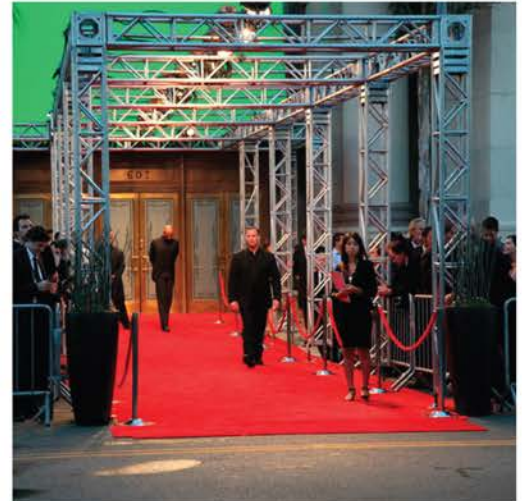

Full laminate stage

Red laminate stage with fabric skirting

Tall stage with AV setup

Press risers to help event photographers

Great for vinyl step and repeat backdrops

TRUSS SYSTEMS

Trusses can make a striking sight